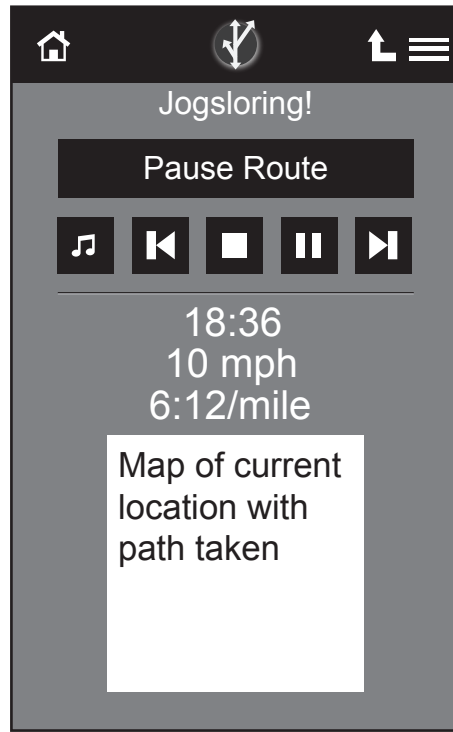

Home Screen

Start New Route Screen

In-Run Screen

Route paused Screen

My Routes Screen

My Routes Detail Screen

Challenges

Challenges from others